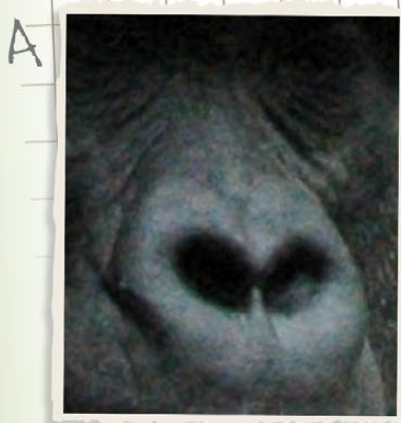

# IDENTIFYING INDIVIDUALS

Located at Disney's Animal Kingdom Theme Park, the Gorilla Falls Exploration Trail provides Guests the opportunity to explore a lush tropical forest inhabited by native African wildlife including hippos, okapi and meerkats. Perhaps the most impressive animals on the trail are the western lowland gorillas, often spotted on a grassy hillsides and as curious to see the Guests as the Guests are to see them.

Looking at all of these incredible animals, it can be hard to tell individuals apart from one another. However, for the animal keepers who care for

these gorillas, it is an important aspect of their daily role to know who is who. How do you identify a gorilla? You can look at their size, hair coloring or unique physical features, but to be sure, keepers can always look at their nose. A gorilla's nose shape and wrinkles are as unique to them as fingerprints are to us. Go on and give it a try below to see if you have what it takes to identify a few of the gorillas found on the Gorilla Falls Exploration Trail!

**ACTIVITY** In the columns below, match the illustration of the gorilla noseprint by drawing a line to the correct individual in the bottom photos.

MAGIC OF DISNEY'S  
**ANIMAL KINGDOM**

**Disney+**  
Original Series  
Now Streaming